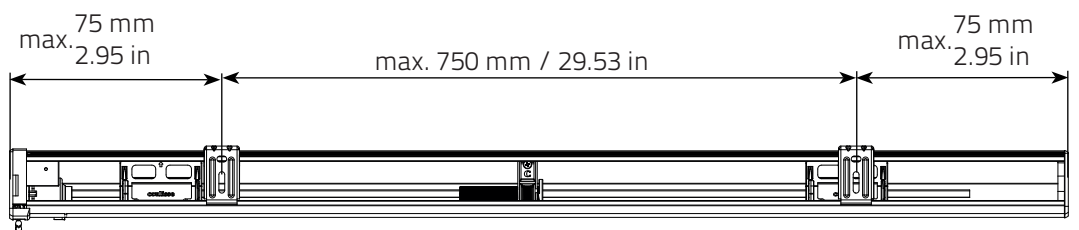

Installation PLC38-A10

Read the instructions carefully before assembling and using the product.
Assembling process can be completed by non-professionals. For indoor use only.

WARNING

- Young children can strangle in the loop of pull cords, chains and tapes, and cords that operate window coverings.
- To avoid strangulation and entanglement, keep cords out of the reach of young children. Cords may become wrapped around a child's neck
- Move beds, cots and furniture away from window covering cords.
- Do not tie cords together.
  Make sure cords do not twist together and form a loop.

QR

rtube.nl/red1041