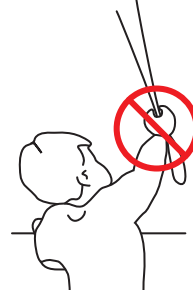

Installation PLC38-A10

Read the instructions carefully before assembling and using the product.
Assembling process can be completed by non-professionals. For indoor use only.

WARNING

- Young children can strangle in the loop of pull cords, chains and tapes, and cords that operate window coverings.
- To avoid strangulation and entanglement, keep cords out of the reach of young children. Cords may become wrapped around a child's neck
- Move beds, cots and furniture away from window covering cords.
- Do not tie cords together.
Make sure cords do not twist together and form a loop.